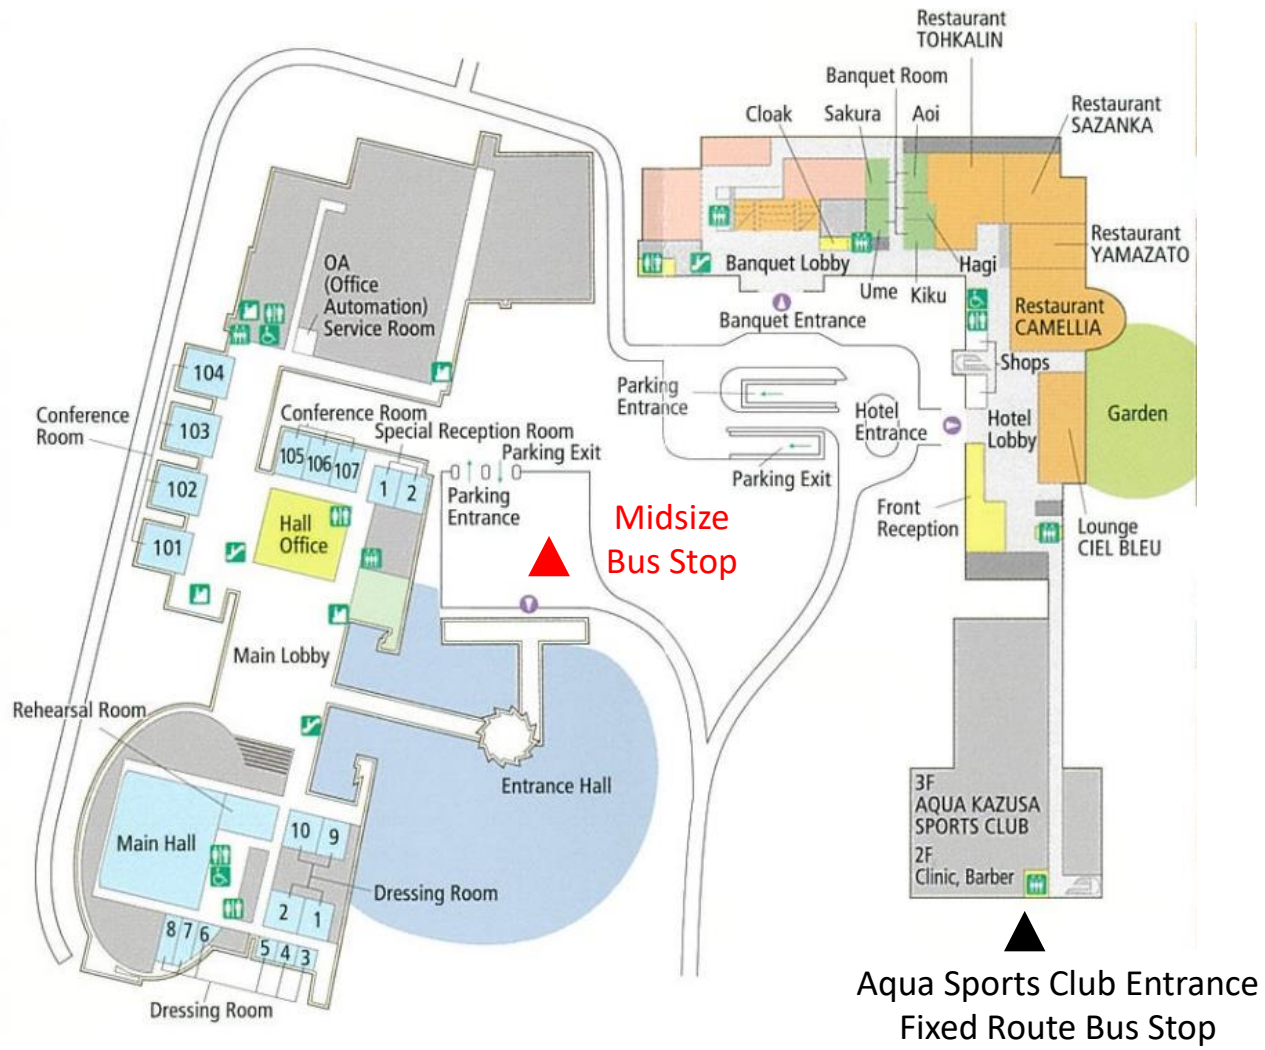

JR Kisarazu Station & Bus Stop Map

Kazusa Arc & Bus Stop Map

Kazusa Akademia Park Hote Midsize Bus Time Table

| Date | Bus Stop | Departure from JR Kisarazu Station | Arrive at Kazusa Arc |
|----------|-------------------------------------|------------------------------------|----------------------|
| Nov 7th | Bus Stop near SPARKLE CITY KISARAZU | 8:00 | 8:25 |
| | | | |
| Nov 8th | Bus Stop near SPARKLE CITY KISARAZU | 8:00 | 8:25 |
| | | | |
| Nov 9th | Bus Stop near SPARKLE CITY KISARAZU | 8:00 | 8:25 |
| | | | |
| Nov 10th | Bus Stop near SPARKLE CITY KISARAZU | 8:00 | 8:25 |
| | | | |

Fied Route Bus Time table (Weekday)

| Bus Stop | Departure from JR Kisarazu Station | Arrive at Kazusa Arc | Remarks |
|----------------|------------------------------------|----------------------|------------------------|
| East Exsit No5 | 7:25 | 7:52 | Takakura Akademia Line |
| East Exsit No5 | 7:42 | 8:09 | Takakura Akademia Line |
| West Exsit No3 | 8:20 | 8:46 | Kamogawa Line |
| East Exsit No5 | 8:55 | 9:25 | Takakura Akademia Line |
| East Exsit No5 | 9:15 | 9:45 | Takakura Akademia Line |
| West Exsit No3 | 11:23 | 11:49 | Kamogawa Line |
| East Exsit No5 | 12:00 | 12:30 | Takakura Akademia Line |
| East Exsit No5 | 13:30 | 14:00 | Takakura Akademia Line |
| West Exsit No3 | 13:53 | 14:19 | Kamogawa Line |
| East Exsit No5 | 15:00 | 15:30 | Takakura Akademia Line |
| East Exsit No5 | 16:00 | 16:30 | Takakura Akademia Line |
| East Exsit No5 | 17:00 | 17:30 | Takakura Akademia Line |
| West Exsit No3 | 17:33 | 17:59 | Kamogawa Line |
| East Exsit No5 | 17:45 | 18:15 | Takakura Akademia Line |
| East Exsit No5 | 18:45 | 19:15 | Takakura Akademia Line |
| West Exsit No3 | 18:53 | 19:19 | Kamogawa Line |
| East Exsit No5 | 19:30 | 20:00 | Takakura Akademia Line |
| East Exsit No5 | 20:30 | 21:00 | Takakura Akademia Line |
| | | | |