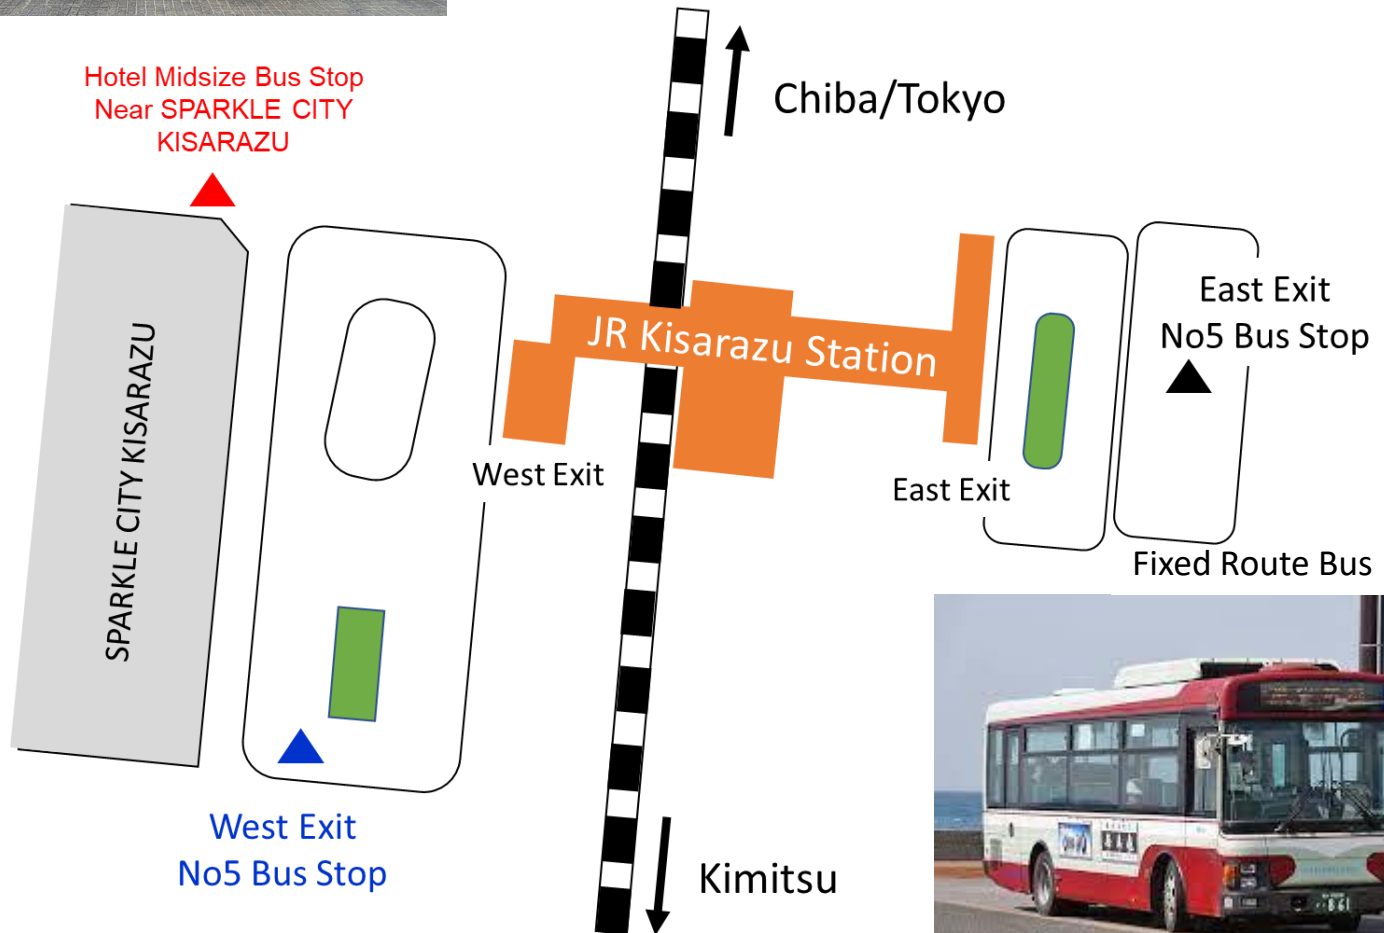

JR Kisarazu Station & Bus Stop Map

Kazusa Arc & Bus Stop Map

Kazusa Akademia Park Hote Midsize Bus Time Table

| Date | Bus Stop | Departure from JR Kisarazu Station | Arrive at Kazusa Arc |
|----------|-------------------------------------|------------------------------------|----------------------|
| Nov 7th | Bus Stop near SPARKLE CITY KISARAZU | 8:00 | 8:25 |
| | | | |
| Nov 8th | Bus Stop near SPARKLE CITY KISARAZU | 8:00 | 8:25 |
| | | | |
| Nov 9th | Bus Stop near SPARKLE CITY KISARAZU | 8:00 | 8:25 |
| | | | |
| Nov 10th | Bus Stop near SPARKLE CITY KISARAZU | 8:00 | 8:25 |
| | | | |

Fied Route Bus Time table (Weekday)

| Bus Stop | Departure from JR Kisarazu Station | Arrive at Kazusa Arc | Remarks |
|----------------|------------------------------------|----------------------|------------------------|
| East Exsit No5 | 7:25 | 7:52 | Takakura Akademia Line |
| East Exsit No5 | 7:42 | 8:09 | Takakura Akademia Line |
| West Exsit No3 | 8:20 | 8:46 | Kamogawa Line |
| East Exsit No5 | 8:55 | 9:25 | Takakura Akademia Line |
| East Exsit No5 | 9:15 | 9:45 | Takakura Akademia Line |
| West Exsit No3 | 11:23 | 11:49 | Kamogawa Line |
| East Exsit No5 | 12:00 | 12:30 | Takakura Akademia Line |
| East Exsit No5 | 13:30 | 14:00 | Takakura Akademia Line |
| West Exsit No3 | 13:53 | 14:19 | Kamogawa Line |
| East Exsit No5 | 15:00 | 15:30 | Takakura Akademia Line |
| East Exsit No5 | 16:00 | 16:30 | Takakura Akademia Line |
| East Exsit No5 | 17:00 | 17:30 | Takakura Akademia Line |
| West Exsit No3 | 17:33 | 17:59 | Kamogawa Line |
| East Exsit No5 | 17:45 | 18:15 | Takakura Akademia Line |
| East Exsit No5 | 18:45 | 19:15 | Takakura Akademia Line |
| West Exsit No3 | 18:53 | 19:19 | Kamogawa Line |
| East Exsit No5 | 19:30 | 20:00 | Takakura Akademia Line |
| East Exsit No5 | 20:30 | 21:00 | Takakura Akademia Line |
| | | | |