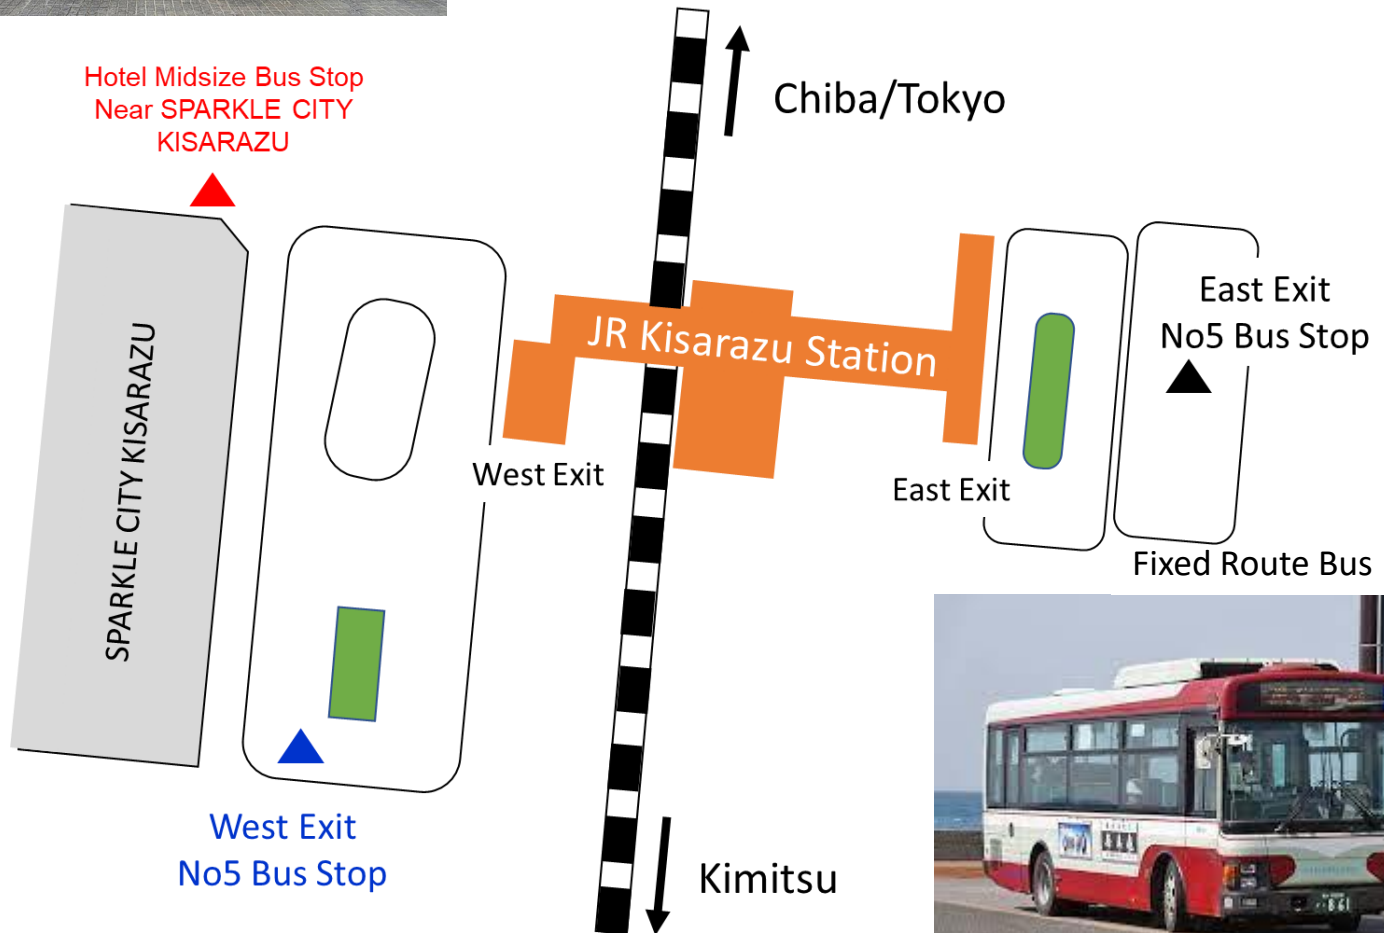

# JR Kisarazu Station & Bus Stop Map

# Kazusa Arc & Bus Stop Map

## Kazusa Akademia Park Hotel Midsize Bus Time Table

Date	Bus Stop	Departure from JR Kisarazu Station	Arrive at Kazusa Arc
Nov 7th	Bus Stop near SPARKLE CITY KISARAZU	8:00	8:25
Nov 8th	Bus Stop near SPARKLE CITY KISARAZU	8:00	8:25
Nov 9th	Bus Stop near SPARKLE CITY KISARAZU	8:00	8:25
Nov 10th	Bus Stop near SPARKLE CITY KISARAZU	8:00	8:25

## Fixed Route Bus Time table (Weekday)

Bus Stop	Departure from JR Kisarazu Station	Arrive at Kazusa Arc	Remarks
East Exit No5	7:25	7:52	Takakura Akademia Line
East Exit No5	7:42	8:09	Takakura Akademia Line
West Exit No3	8:20	8:46	Kamogawa Line
East Exit No5	8:55	9:25	Takakura Akademia Line
East Exit No5	9:15	9:45	Takakura Akademia Line
West Exit No3	11:23	11:49	Kamogawa Line
East Exit No5	12:00	12:30	Takakura Akademia Line
East Exit No5	13:30	14:00	Takakura Akademia Line
West Exit No3	13:53	14:19	Kamogawa Line
East Exit No5	15:00	15:30	Takakura Akademia Line
East Exit No5	16:00	16:30	Takakura Akademia Line
East Exit No5	17:00	17:30	Takakura Akademia Line
West Exit No3	17:33	17:59	Kamogawa Line
East Exit No5	17:45	18:15	Takakura Akademia Line
East Exit No5	18:45	19:15	Takakura Akademia Line
West Exit No3	18:53	19:19	Kamogawa Line
East Exit No5	19:30	20:00	Takakura Akademia Line
East Exit No5	20:30	21:00	Takakura Akademia Line