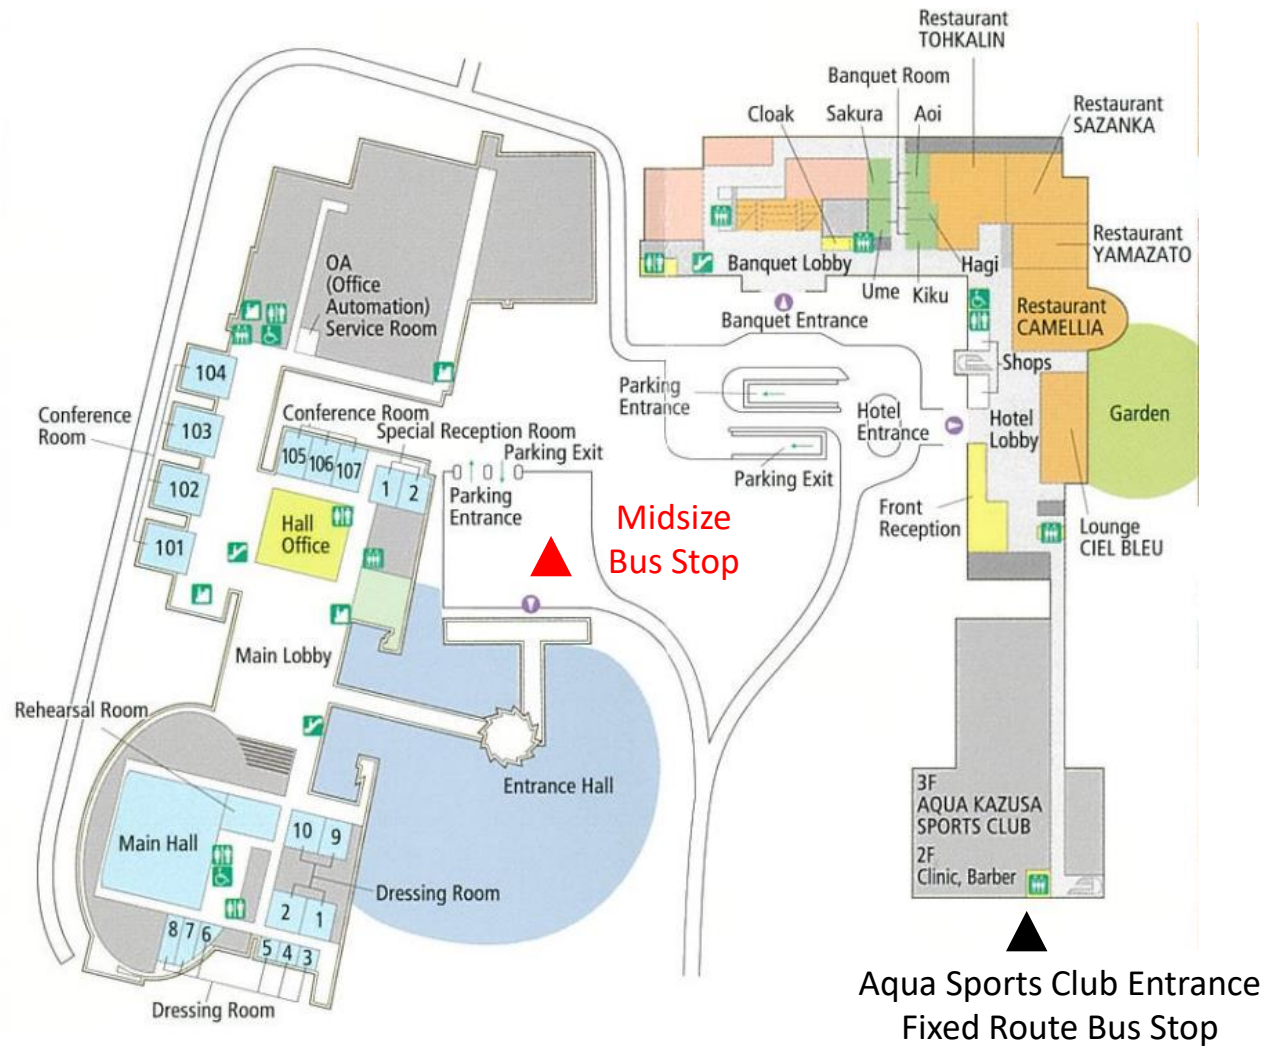

# JR Kisarazu Station & Bus Stop Map

# Kazusa Arc & Bus Stop Map

## Kazusa Akademia Park Hotel Midsize Bus Time Table

Date	Bus Stop	Departure from JR Kisarazu Station	Arrive at Kazusa Arc
Nov 7th	Bus Stop near SPARKLE CITY KISARAZU	8:00	8:25
Nov 8th	Bus Stop near SPARKLE CITY KISARAZU	8:00	8:25
Nov 9th	Bus Stop near SPARKLE CITY KISARAZU	8:00	8:25
Nov 10th	Bus Stop near SPARKLE CITY KISARAZU	8:00	8:25

## Fixed Route Bus Time table (Weekday)

Bus Stop	Departure from JR Kisarazu Station	Arrive at Kazusa Arc	Remarks
East Exit No5	7:25	7:52	Takakura Akademia Line
East Exit No5	7:42	8:09	Takakura Akademia Line
West Exit No3	8:20	8:46	Kamogawa Line
East Exit No5	8:55	9:25	Takakura Akademia Line
East Exit No5	9:15	9:45	Takakura Akademia Line
West Exit No3	11:23	11:49	Kamogawa Line
East Exit No5	12:00	12:30	Takakura Akademia Line
East Exit No5	13:30	14:00	Takakura Akademia Line
West Exit No3	13:53	14:19	Kamogawa Line
East Exit No5	15:00	15:30	Takakura Akademia Line
East Exit No5	16:00	16:30	Takakura Akademia Line
East Exit No5	17:00	17:30	Takakura Akademia Line
West Exit No3	17:33	17:59	Kamogawa Line
East Exit No5	17:45	18:15	Takakura Akademia Line
East Exit No5	18:45	19:15	Takakura Akademia Line
West Exit No3	18:53	19:19	Kamogawa Line
East Exit No5	19:30	20:00	Takakura Akademia Line
East Exit No5	20:30	21:00	Takakura Akademia Line